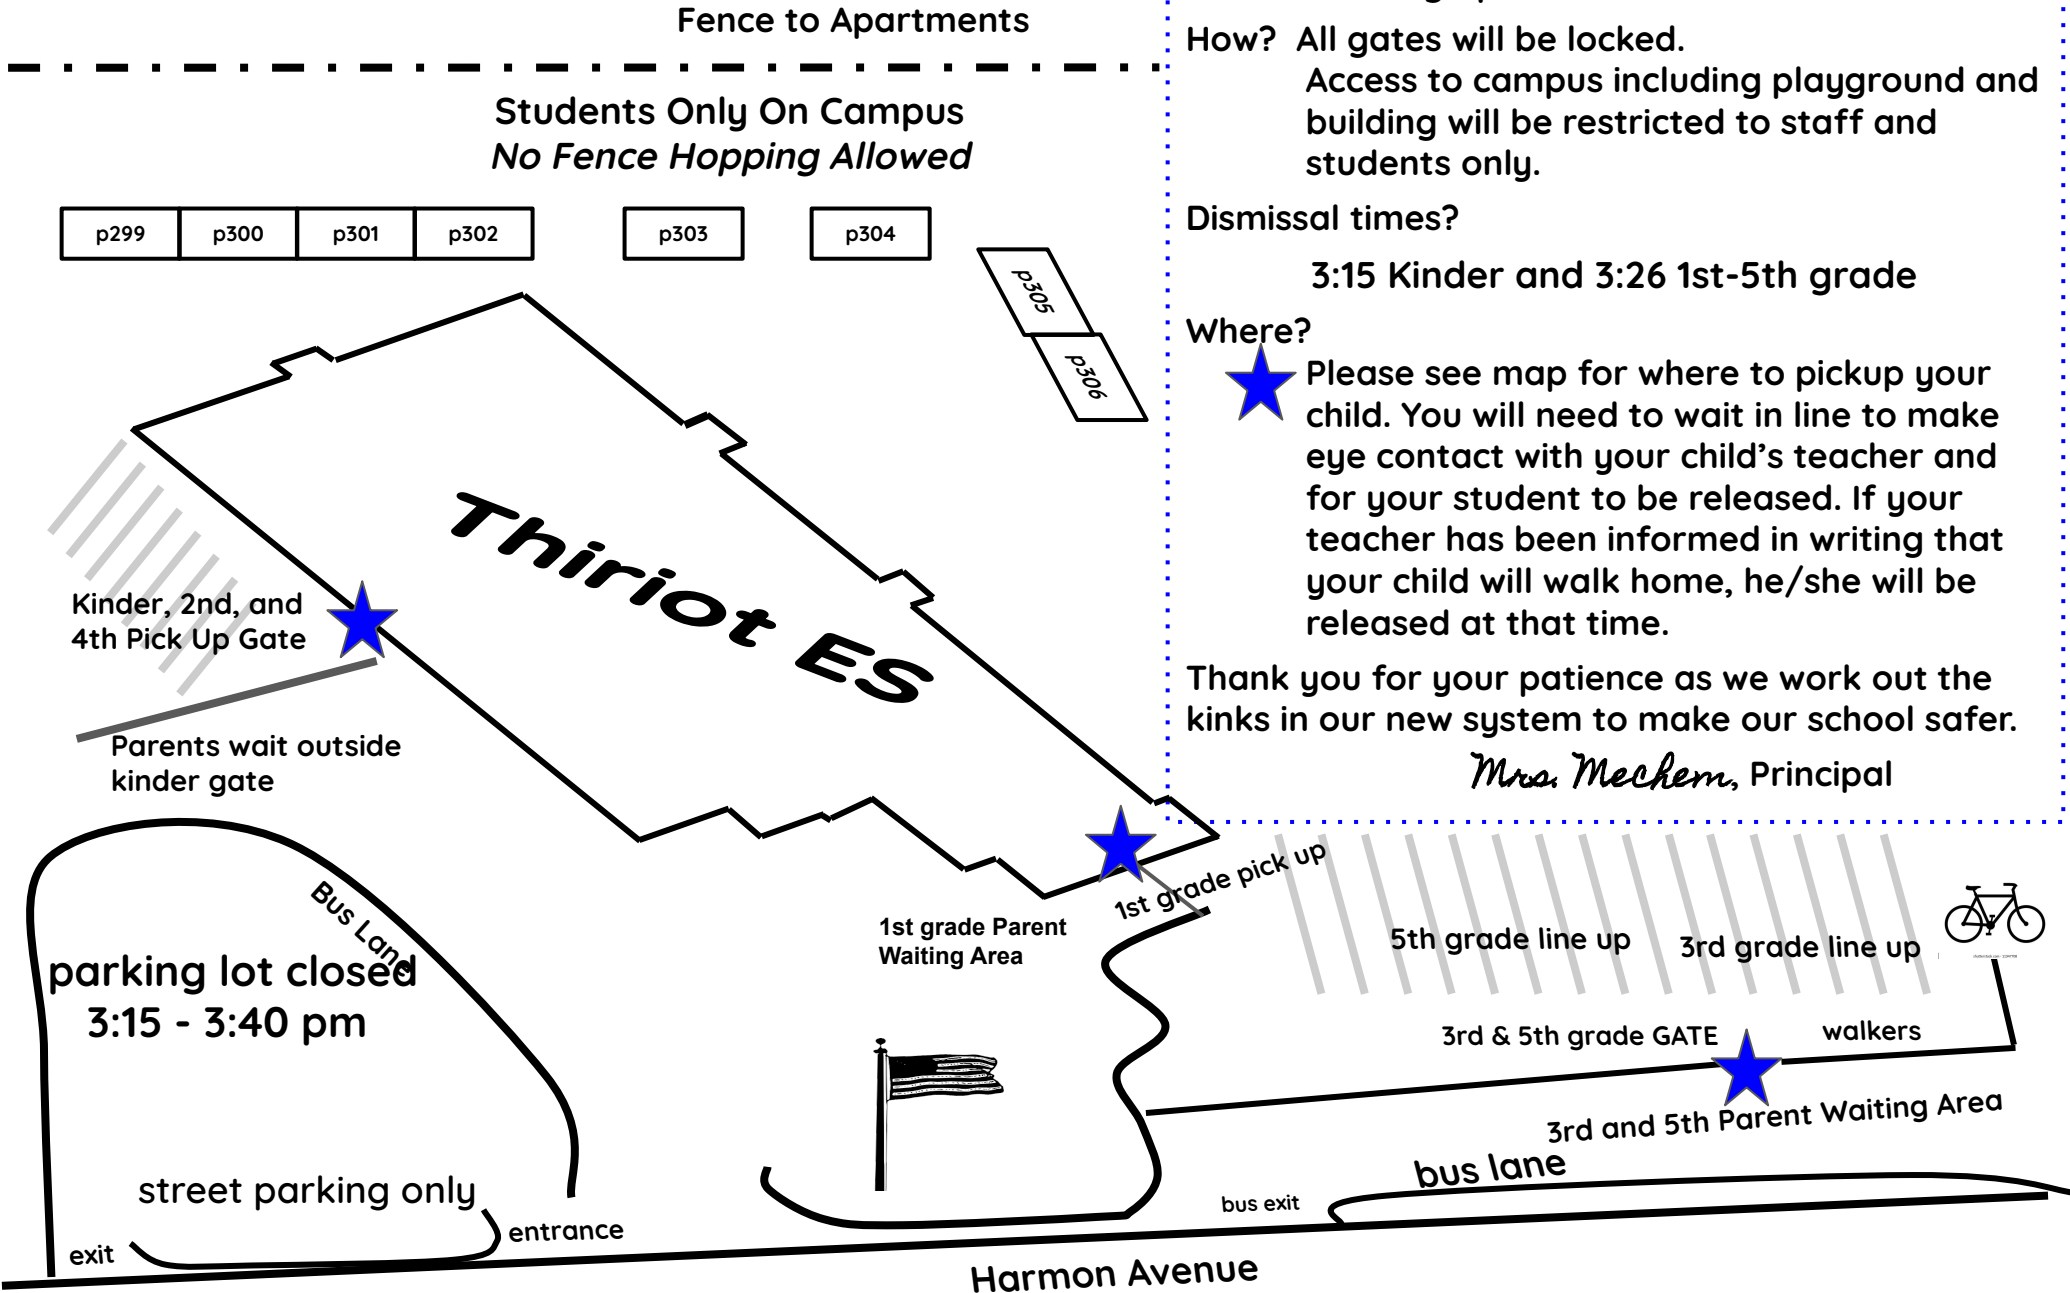

# Thiriot Elementary

Closed Campus

Afternoon Parent Pick-Up Map

★ Student Pick up Point

As of 4/17/23

Parents, per CCSD instructions, we are now implementing a closed campus.

Why? For the safety of your children

When? Starting April 17th

How? All gates will be locked.

Access to campus including playground and building will be restricted to staff and students only.

Dismissal times?

3:15 Kinder and 3:26 1st-5th grade

Where?

★ Please see map for where to pickup your child. You will need to wait in line to make eye contact with your child's teacher and for your student to be released. If your teacher has been informed in writing that your child will walk home, he/she will be released at that time.

Thank you for your patience as we work out the kinks in our new system to make our school safer.

*Mrs. Mechem, Principal*

parking lot closed  
3:15 - 3:40 pm

street parking only

Harmon Avenue